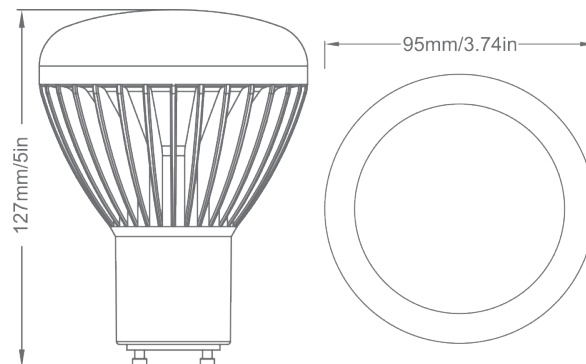

Specifications

Model Number	BEBG2414D3FL*	
LED	Citizen	
Type	BR30	
Power Consumption	14 W	
Dimmable	Yes	
CCT	3,000 K	
Luminous Output	900 lm	
CRI	> 83	
Input Voltage	120 V AC	
Base	GU24	
Angle	110°	
Luminous Efficacy	64.3 lm/W	
Power Factor	> 70%	
Current	238 mA	
Operating Temperature	-4 °F to 104 °F (-20 °C to 40 °C)	
Dimensions	Height	Ø
	5 in (127 mm)	3.74 in (95 mm)
Weight	1.27 lbs (575 g)	

*Cross-listed as BEBG2414DWFL prior to 2015